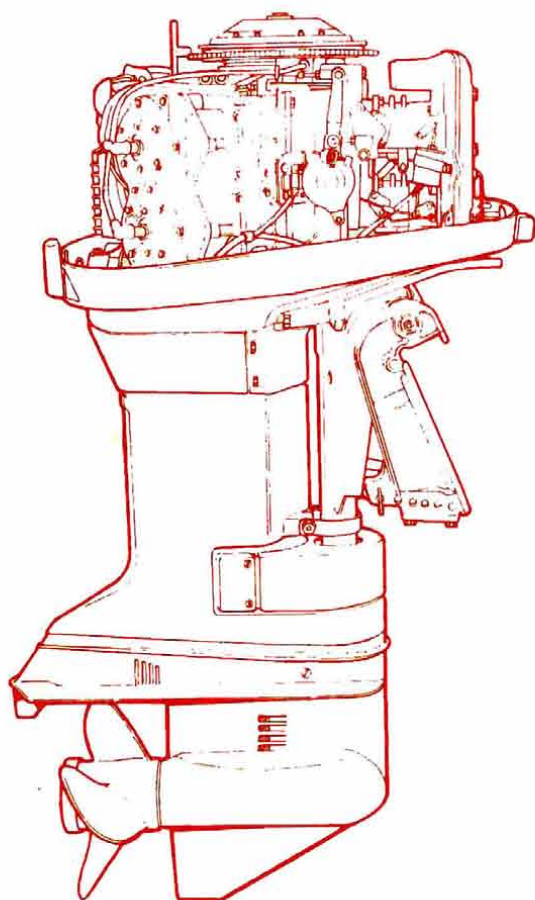

1970

Johnson

OUTBOARD MOTOR

SERVICE MANUAL

MODEL
115ESL70

INTRODUCTION	1
GENERAL SERVICE INFORMATION	2
FUEL SYSTEM	3
IGNITION SYSTEM	4
POWER HEAD	5
LOWER UNIT	6
ELECTRICAL SYSTEM	7
REMOTE CONTROL	8

115 HP

JOHNSON MOTORS, Waukegan, Illinois, U.S.A.