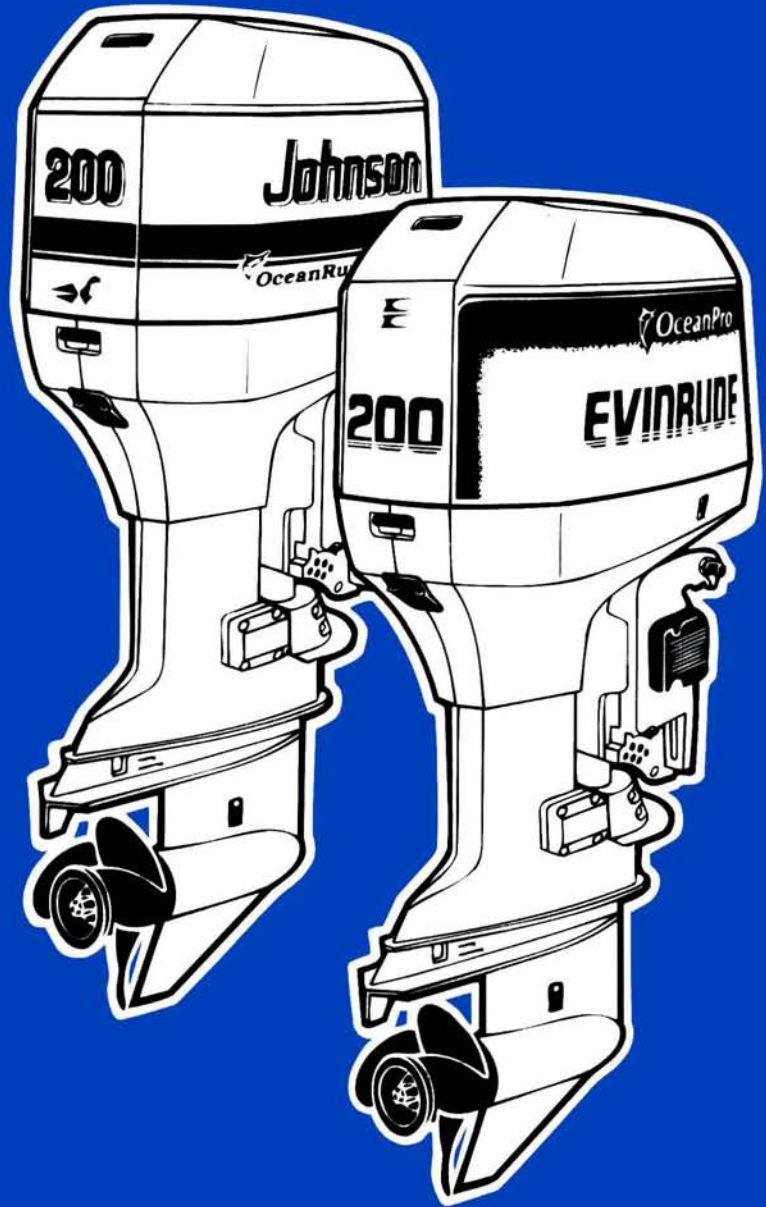

Johnson[®]

OUTBOARDS

Service Manual

125C, 130

200, 225

250

90° LV

EVINRUDE[®]